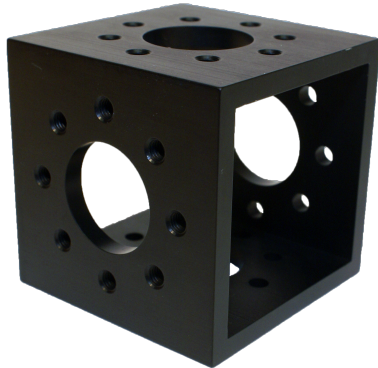

COMPONENTS EXPRESS, INC.
INDUSTRY LEADING PERFORMANCE

10330 Argonne Woods Drive, Suite 100 • Woodridge, IL 60517
Tel 630-257-0605 / 800-578-6695 (outside Illinois) Fax 630-257-0603

ROBOT END EFFECTOR BRACKETS

As a leading innovator in the Machine Vision Industry, CEI is proud to introduce our new line of end effector brackets for industrial robots.

Universal & Kuka S75 Adapter Plate

Grid Right Angle Bracket

Grid Straight Bracket

Universal & Kuka Grid Adapter Plate

Universal & Kuka S75 Adapter Plate

Grid Swivel Bracket

Call Components Express, Inc. at 630-257-0605 for Ordering Information.

EndEffector-RevA